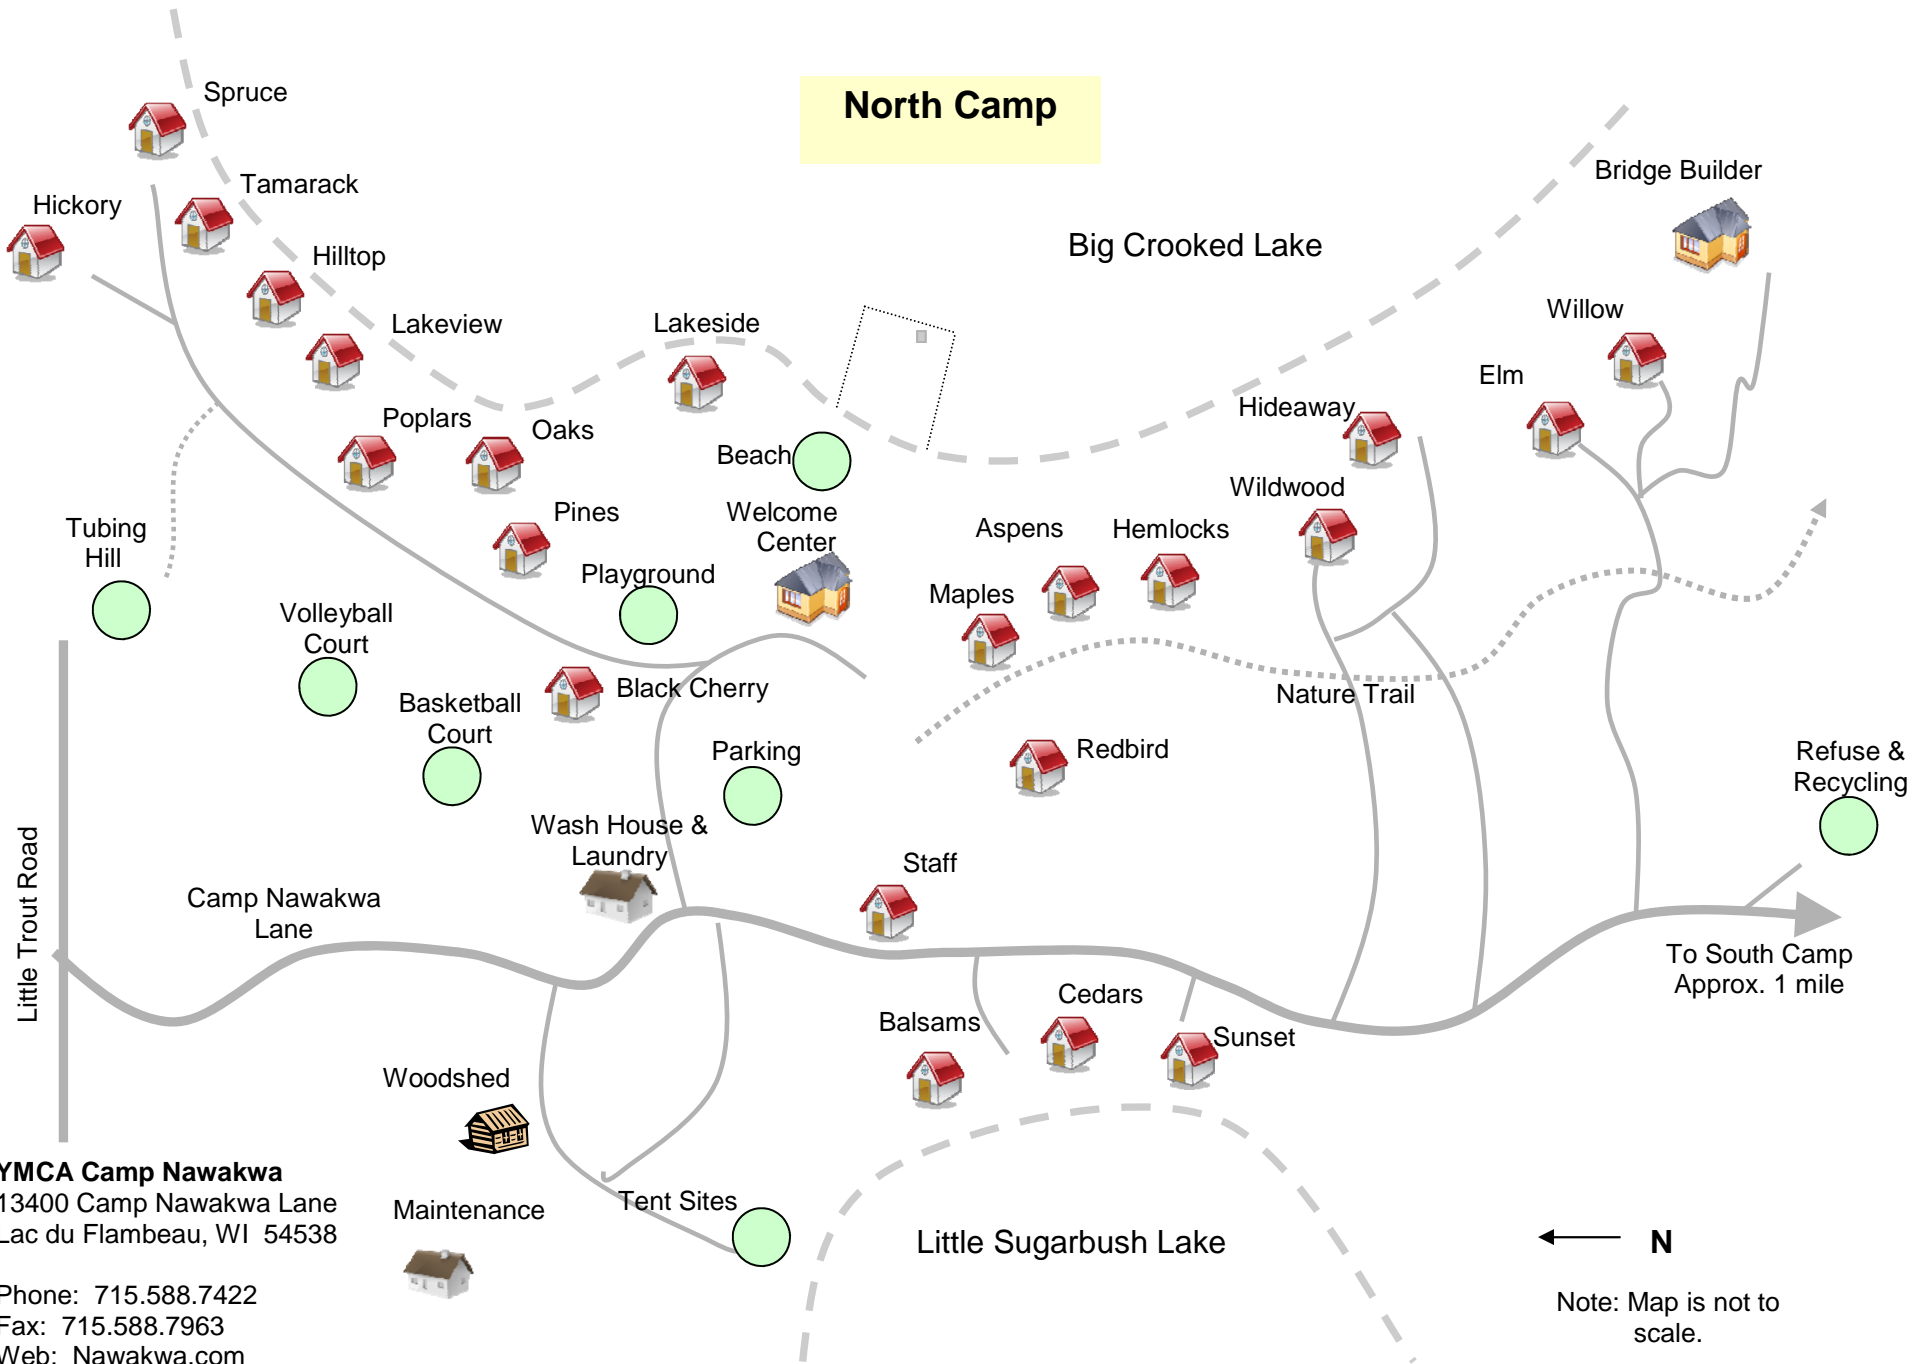

North Camp

YMCA Camp Nawakwa
13400 Camp Nawakwa Lane
Lac du Flambeau, WI 54538

Phone: 715.588.7422
Fax: 715.588.7963
Web: Nawakwa.com

Modified 3/04/10

South Camp

YMCA Camp Nawakwa
13400 Camp Nawakwa Lane
Lac du Flambeau, WI 54538