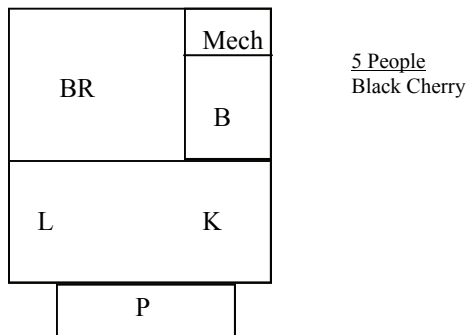

Black Cherry: Sleeps 5, one bedroom. Double/twin bunk in bedroom. Double futon in Living. Bathroom