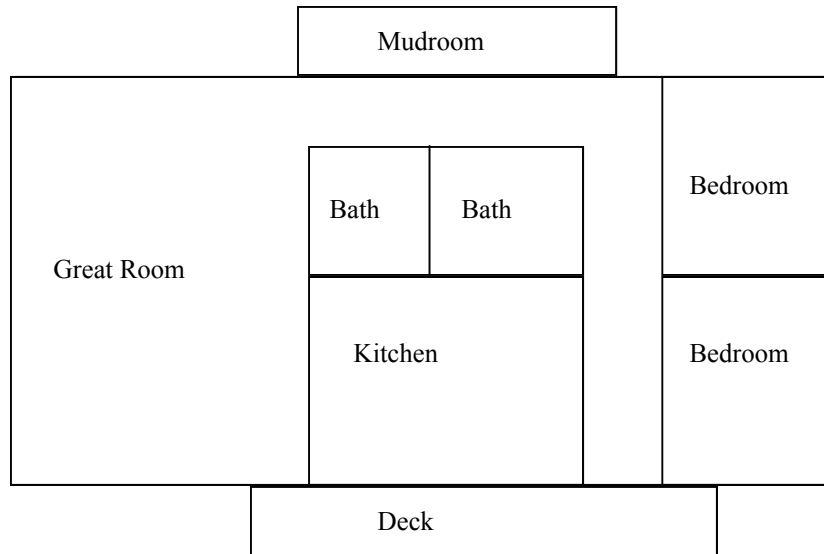

Cabin Floor Plans

North Camp Cabins

Bridge Builder - Sleeps 24. Five bedroom, five bathroom, laundry with washer and dryer, screen porch, deck, kitchen with dishwashers, forced air and lower level radiant heat, air condition, bi-level, handicapped accessible, great room with fireplace, feeds up to 50 people. Upstairs Master Bed sleeps 2, queen bed. Upstairs bedroom sleeps 4. One double/twin bunk and one twin bed. All lower level bedrooms sleep 6. Each bedroom has 2 double twin bunks. (2 sleep on bottom of bunk and one sleeps on top)

Upper Level

Lower Level

Cabin Floor Plans Con't

North Camp Cabins Con't

Key
 K- Kitchen
 L- Living room
 D- Dining room
 BR- Bed room
 B- Bathroom
 P- Porch

Elm & Tamarack: Sleeps 6, two bedroom, shower/tub combo, kitchen, two bunk beds in one bedroom , two twin beds in master, deck

Pines: Handicapped accessible with ramps and air-conditioning. Sleeps 6, two bedroom, one queen bed in one bedroom, two bunk beds in one bedroom, bathroom, kitchen, screen porch.

Willow: Sleeps 6, two bedroom, two twin beds in master bedroom, two bunk beds in other bedroom, bathroom, kitchen, screen porch.

Owl: Sleeps 6, two bedroom, two bunk beds in one bedroom, two twin beds in the other bedroom, screen porch, bathrooms nearby, beautiful lake view.

Island: Sleeps 8, Three bedroom, two sets of bunk beds in one of the bedrooms, one bunk bed in one of the bedrooms, one bedroom with 2 twin beds, kitchen, queen size day bed, large screen porch, cabin on island, bathrooms nearby. Virtual 360° lake view!