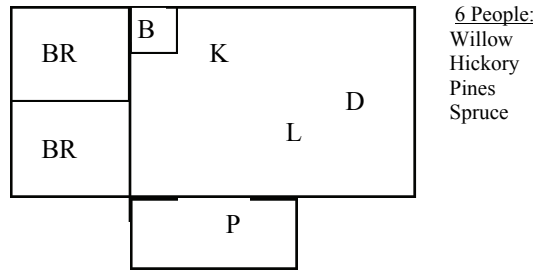

Upper Level

Lower Level

Cabin Floor Plans Con't

North Camp Cabins Con't

Key
 K- Kitchen
 L- Living room
 D- Dining room
 BR- Bed room
 B- Bathroom
 P- Porch

Elm & Tamarack: Sleeps 6, two bedroom, shower/tub combo, kitchen, two bunk beds in one bedroom , two twin beds in master, deck

Pines: Handicapped accessible with ramps and air-conditioning. Sleeps 6, two bedroom, one queen bed in one bedroom, two bunk beds in one bedroom, bathroom, kitchen, screen porch.

Willow: Sleeps 6, two bedroom, two twin beds in master bedroom, two bunk beds in other bedroom, bathroom, kitchen, screen porch.

Hickory & Spruce: Sleeps 6, two bedroom, one queen bed in one bedroom, two bunk beds in one bedroom kitchen, fireplace, bathroom, screen porch.

Lakeside, Wildwood: Sleeps 6, two bedroom, two bunk beds in one bedroom, two twin beds in master, bathroom, kitchen, screen porch

Owl: Sleeps 6, two bedroom, two bunk beds in one bedroom, two twin beds in the other bedroom, screen porch, bathrooms nearby, beautiful lake view.

Island: Sleeps 8, Three bedroom, two sets of bunk beds in one of the bedrooms, one bunk bed in one of the bedrooms, one bedroom with 2 twin beds, kitchen, queen size day bed, large screen porch, cabin on island, bathrooms nearby. Virtual 360° lake view!