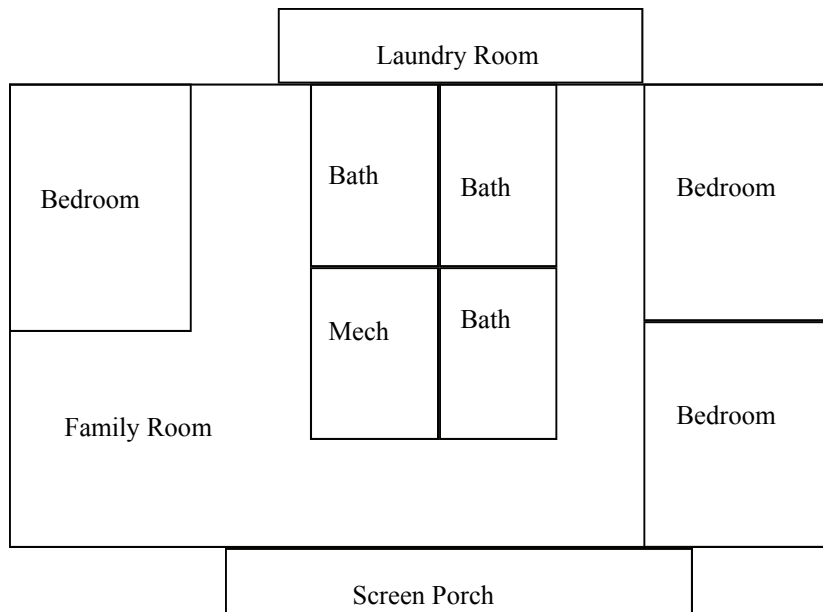

Upper Level

Lower Level

Cabin Floor Plans Con't

North Camp Cabins Con't

Key
 K- Kitchen
 L- Living room
 D- Dining room
 BR- Bed room
 B- Bathroom
 P- Porch

Elm & Tamarack: Sleeps 6, two bedroom, shower/tub combo, kitchen, two bunk beds in one bedroom , two twin beds in master, deck

Pines: Handicapped accessible with ramps and air-conditioning. Sleeps 6, two bedroom, one queen bed in one bedroom, two bunk beds in one bedroom, bathroom, kitchen, screen porch.

Willow: Sleeps 6, two bedroom, two twin beds in master bedroom, two bunk beds in other bedroom, bathroom, kitchen, screen porch.

Hickory & Spruce: Sleeps 6, two bedroom, one queen bed in one bedroom, two bunk beds in one bedroom kitchen, fireplace, bathroom, screen porch.

Lakeside, Wildwood: Sleeps 6, two bedroom, two bunk beds in one bedroom, two twin beds in master, bathroom, kitchen, screen porch

Owl: Sleeps 6, two bedroom, two bunk beds in one bedroom, two twin beds in the other bedroom, screen porch, bathrooms nearby, beautiful lake view.

Island: Sleeps 8, Three bedroom, two sets of bunk beds in one of the bedrooms, one bunk bed in one of the bedrooms, one bedroom with 2 twin beds, kitchen, queen size day bed, large screen porch, cabin on island, bathrooms nearby. Virtual 360° lake view!